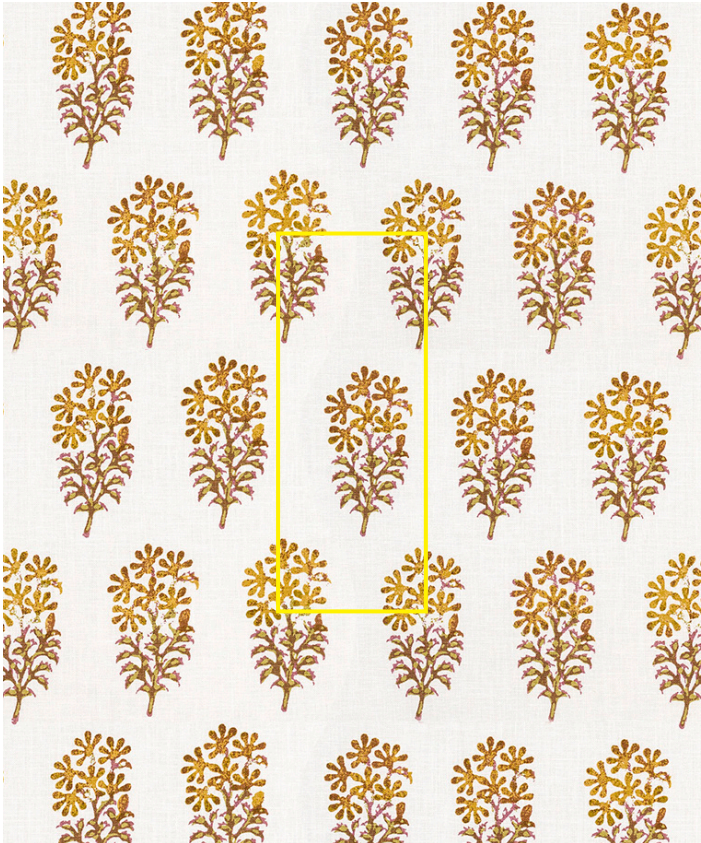

n a m a y s a m a y

Alya Ochre | ALYA-05-C

Motif is from a 19th Century Persian original.

Design	Alya
Colour	Ochre
Code	ALYA-05-C
Composition	100% Linen
Width	122cm / 48in
Repeat	8cm (h) 21.5cm (v) 3in (h) 8.5in (v)
Weight	286g/sqm
Notes